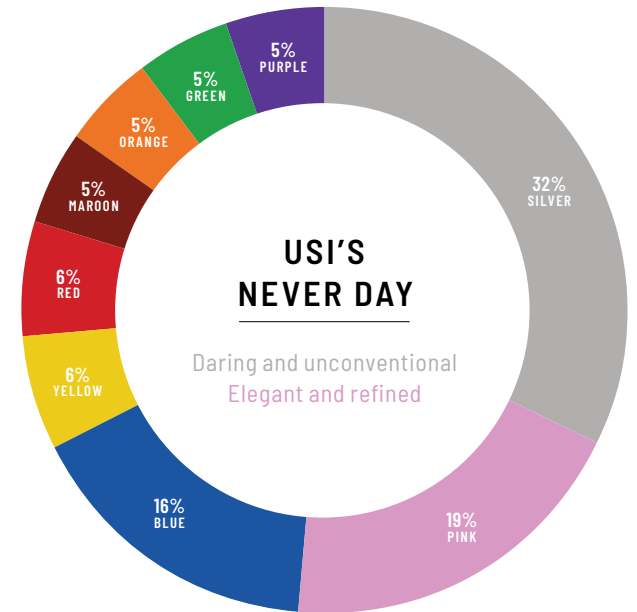

PERSONALITY ARCHETYPE

Copyright © 2021 Carnegie Dartlet LLC. All rights reserved.
Content cannot be copied, distributed, transmitted, or resold in any form.

CARNEGIE DARTLET™