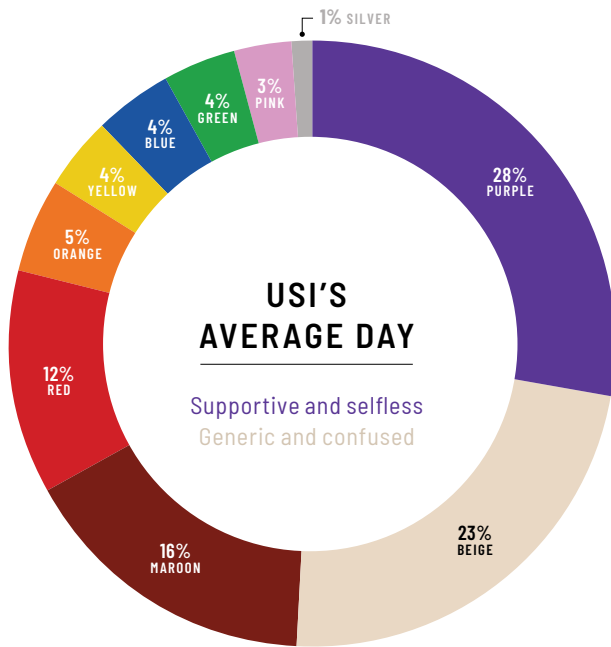

PERSONALITY ARCHETYPE

Copyright © 2021 Carnegie Dartlet LLC. All rights reserved.
Content cannot be copied, distributed, transmitted, or resold in any form.

CARNEGIE DARTLET™