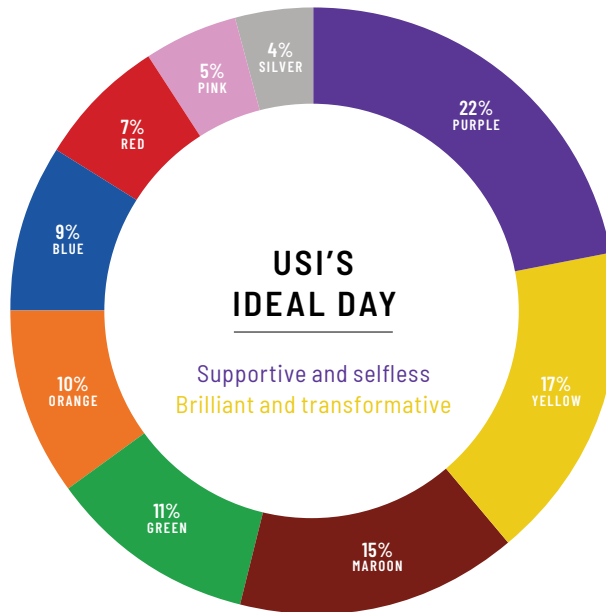

PERSONALITY ARCHETYPE

Copyright © 2021 Carnegie Dartlet LLC. All rights reserved.
Content cannot be copied, distributed, transmitted, or resold in any form.

CARNEGIE DARTLET™